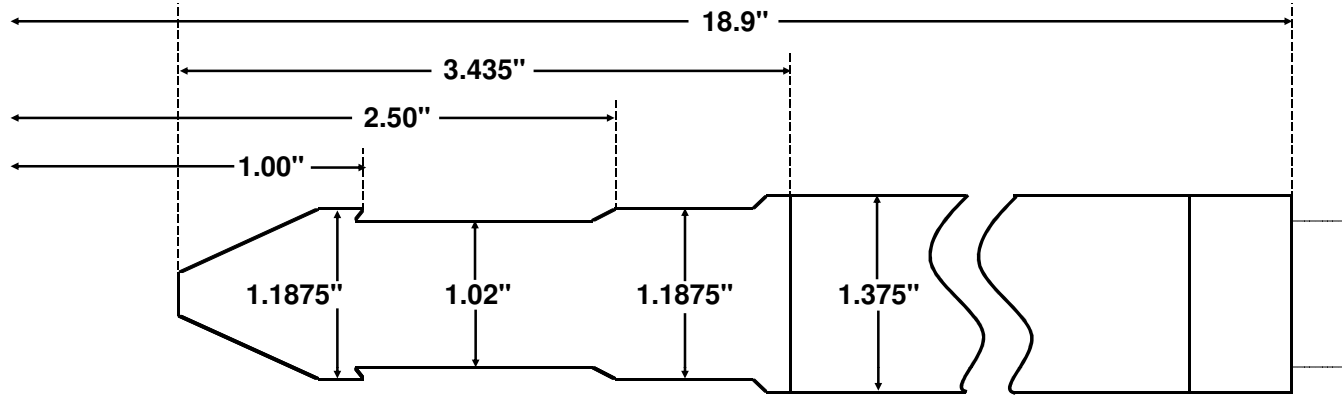

Fishing Neck Diagram

FISHING NECK SIZE : 1.1875"