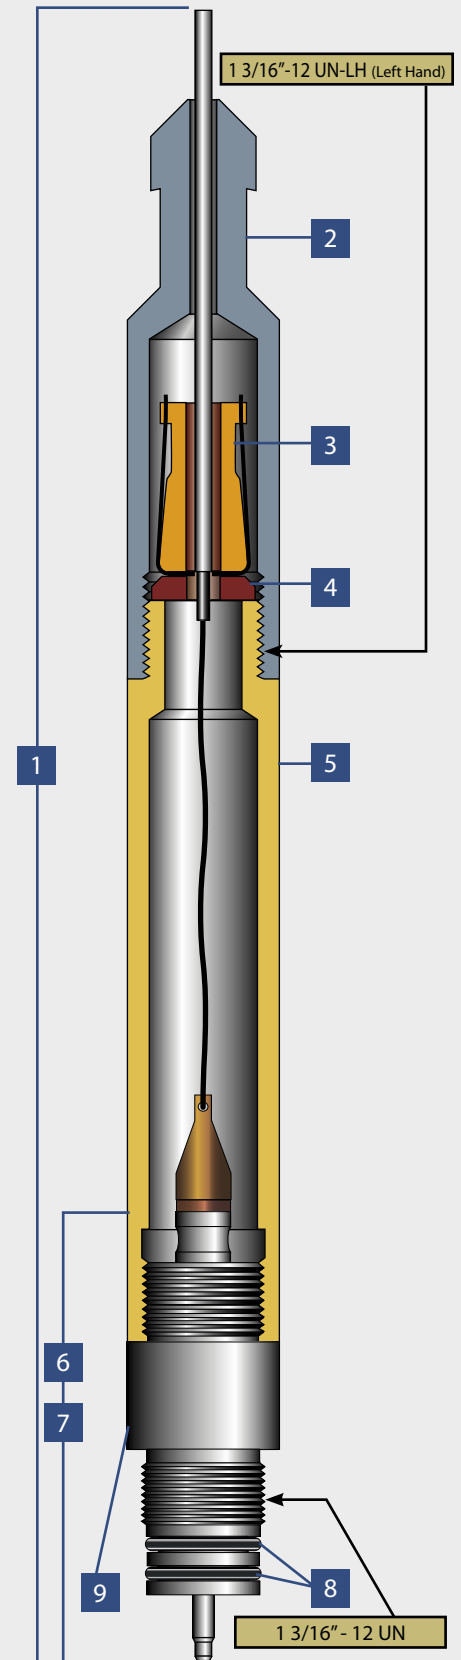

CABLE HEAD COMPONENTS

1 3/8" or 1 7/16" Cable Head Assy (Cone & Washer)

Ref.	Part No.	Description
1	AS4-0095**	1 3/8" Cable Head Complete Assy (Cone & Washer)
	AS5-0012**	1 7/16" Cable Head Complete Assy (Cone & Washer)
2	1.437-0044**	1 7/16" Fishing Neck (3/16")
	1.375-0070**	1 3/8" Fishing Neck (3/16")
3	1.437-0047**	Cable Head Cone
4	1.437-0082	Cable Head Washer
5	1.437-0045	1 7/16" Cable Head Sleeve
	1.375-0508	1 3/8" Cable Head Sleeve
6	AS5-0014	1 7/16" Tear Drop Sub Assy
	AS4-0001	1 3/8" Tear Drop Sub Assy
7	KIT-4-0001*	Complete Kit Assy
8	000-0211	O-Rings: 211
9	1.437-0051	1 7/16" Tear Drop Sub Body
	1.375-0027	1 3/8" Tear Drop Sub Body

**Specify line size when ordering.

**APPLIED
ELECTRONIC
SYSTEMS**

a **Sondex** company
www.aesla.com

CH0-6