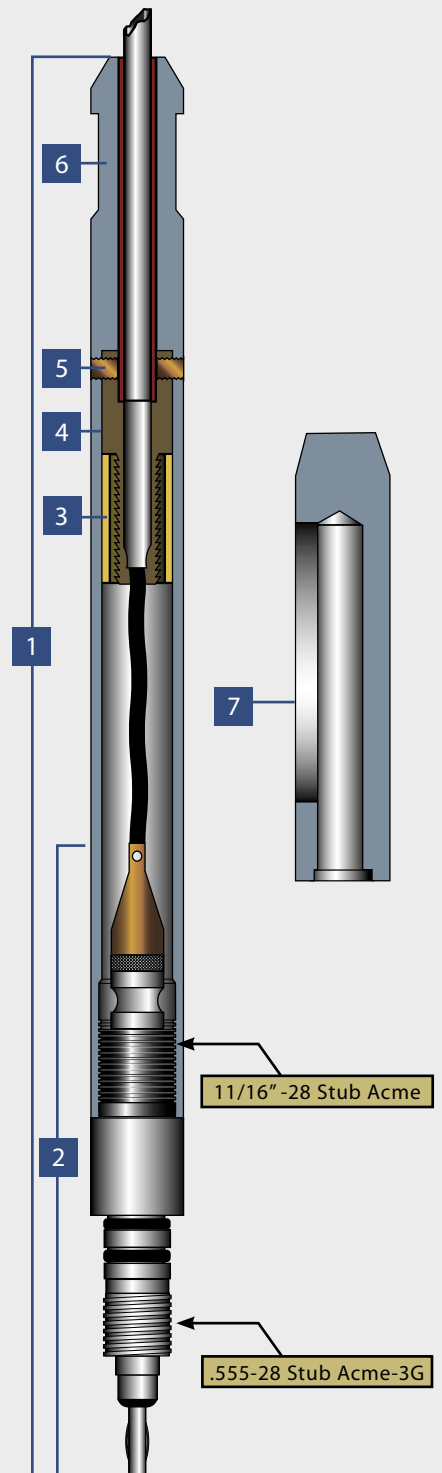

CABLE HEAD COMPONENTS

3/4" Cable Head Assy (Clamp Ring)

Ref.	Part No.	Description
1	AS2-0004*	3/4" Cable Head Complete Assy (Clamp ring)
2	AS2-0002	3/4" Tear Drop Assy
3	0.750-0085	3/4" Clamp Ring (7/32" Line)
	0.750-0081	3/4" Clamp Ring (5/16" Line)
4	0.750-0084	3/4" Rope Socket Body (7/32" Line)
	0.750-0080	3/4" Rope Socket Body (5/16" Line)
5	H00-0329	1/4-28 X 1/4" Socket Set Screw
6	0.750-0028*	3/4" Cable Head Sub
7	0.750-0087	3/4" Rope Socket Tool
8	AS2-0014	3/4" Tear Drop to 11/16" AES Pin
9	0.850-0029	3/4" Cone Nut
10	0.437-0001	Insulating Washer
11	0.687-0024	6-32 Contact Rod
12	BOO-0034	Teflon® Insulating Sleeve
13	0.750-0015	Contact Sub Body
14	0.687-0002	Insulating Washer
15	BOO-0032	Teflon® Insulating Sleeve
16	000-0012	O-Rings: 012
17	CON-0011	Spring Loaded Pogo Contact
18	AS2-0016	3/4" Goex Severing Tool Tear Drop to 11/16" AES Pin
19	000-0112	O-Rings: 112
20	KIT-2-0014*	Complete Kit Assy

* Specify line size when ordering

**APPLIED
ELECTRONIC
SYSTEMS**

a **Sondex** company

www.aesla.com

CH0-4