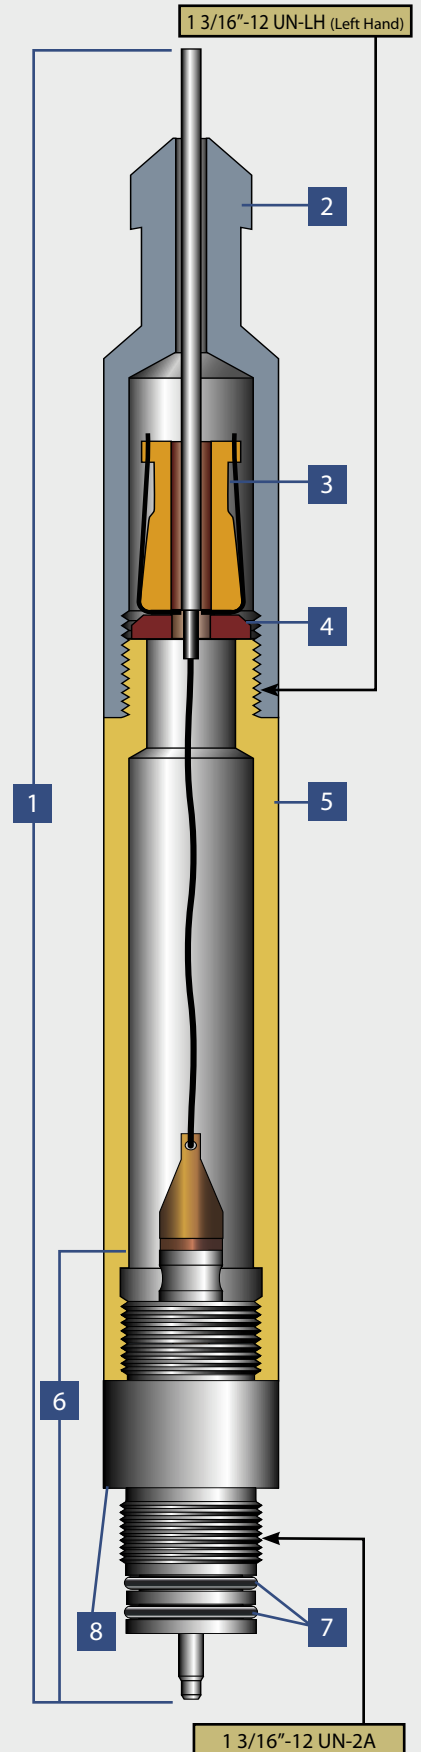

CABLE HEAD COMPONENTS

1 11/16" Cable Head Assy (Cone & Washer)

Ref.	Part No.	Description
1	AS6-0059**	1 11/16" Cable Head Complete Assy (Cone & washer)
2	1.687-0269**	1 11/16" Fishing Neck
3	1.437-0047**	Cable Head Cone
4	1.437-0082	Cable Head Washer
5	1.687-0185	1 11/16" Cablehead Sleeve
6	AS6-0037	1 11/16" Tear Drop Sub Assy
7	000-0211	O-Rings: 211
8	1.687-0155	1 11/16" Tear Drop Sub Body

**Specify line size when ordering.

**APPLIED
ELECTRONIC
SYSTEMS**

a **Sondex** company
www.aesla.com