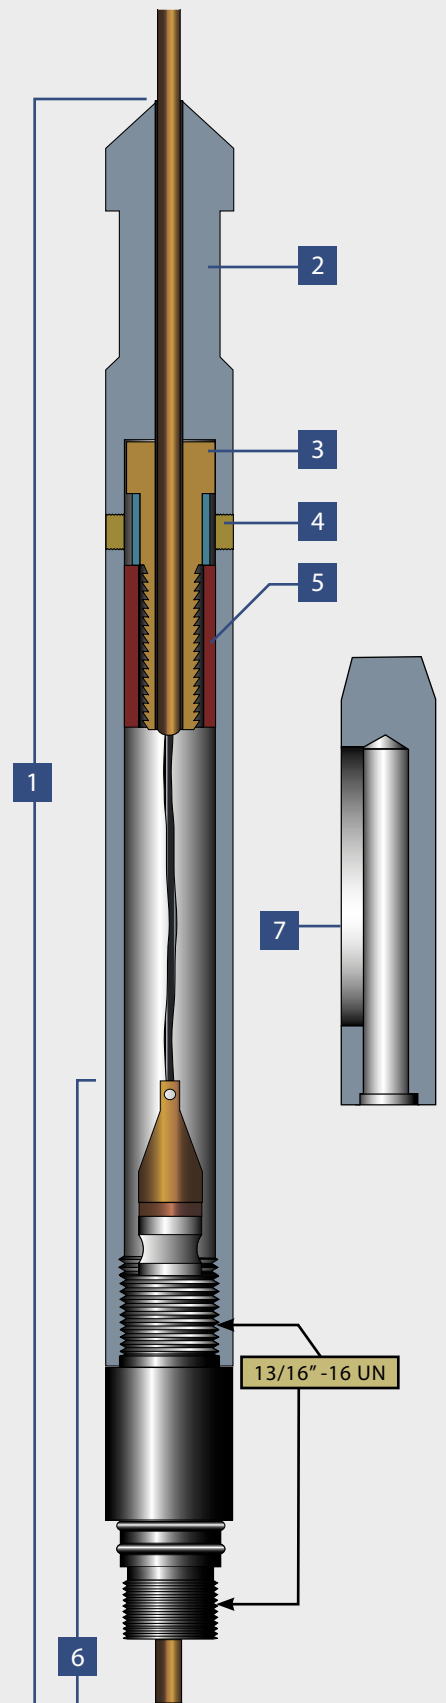

CABLE HEAD COMPONENTS

1" Cable Head Assy (Clamp Ring)

Ref.	Part No.	Description
1	AS3-0003*	1" Cable Head Complete Assy (Clamp ring)
2	1.-0096	1" Cable Head Body
3	1.-0077	1" Rope Socket Body (5/16" Line)
	1.-0099	1" Rope Socket Body (3/16", 7/32" Line)
4	HOO-0080	5/16" -24 Socket Set Screw
5	1.-0076	1" Clamp Ring (5/16" Line)
	1.-0098	1" Clamp Ring (3/16", 7/32" Line)
6	AS3-0001	1" Tear Drop Sub Assy
7	EXP-014	1" Rope Socket Tool

* Specify line size when ordering

**APPLIED
ELECTRONIC
SYSTEMS**

a **Sondex** company
www.aesla.com

CH0-5