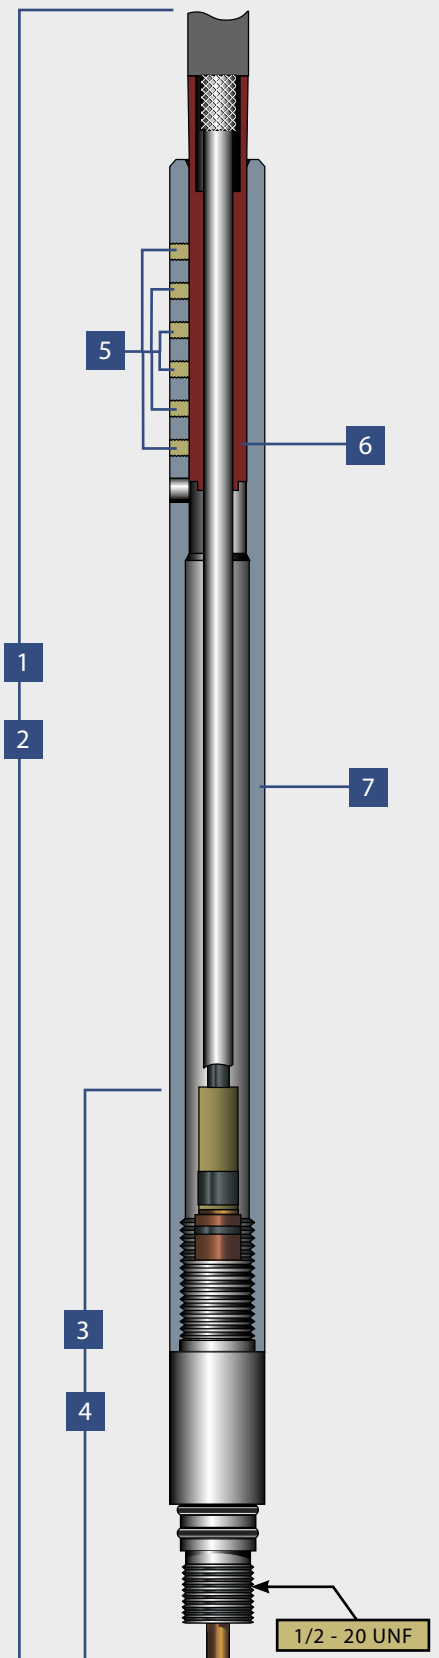

CABLE HEAD SPECIFICATIONS

CABLE HEADS

CABLE HEADS

AES cable heads are available in various sizes and types.

Parameters	Imperial	Metric
OD Size:	5/8" – 2"	15.9 mm - 50.8 mm
Line Size:	7/32", 5/16", 3/8", others	5.5mm, 7.7mm, 9.5mm, others
Temperature:	500°F	260°C

* Specify line size when ordering

**APPLIED
ELECTRONIC
SYSTEMS**

a **Sondex** company

www.aesla.com

CABLE HEAD COMPONENTS

5/8"-11/16" Cable Head Assy (Clamp Ring)

Ref.	Part No.	Description
1	AS0-0003*	5/8" Cable Head Complete Assy (Clamp ring)
2	AS1-0006*	11/16" Cable Head Complete Assy (Clamp ring)
3	AS0-0001	5/8" Tear Drop w/Wet Connection
4	AS1-0014	11/16" Tear Drop w/Wet Connection
5	HOO-0047	10-32 x 3/16" Set Screw for 5/16" line (12 req.)
	HOO-0050	10-32 x 1/4" Set Screw for 7/32" line (12 req.)
6	0.625-0010*	Cablehead Clamp Tube, 5/16" line
	0.625-0082*	Cablehead Clamp Tube, 7/32" line
7	0.687-0087*	11/16" Cablehead Body, 5/16" line
	0.687-0091*	11/16" Cablehead Body, 7/32" line

* Specify line size when ordering

**APPLIED
ELECTRONIC
SYSTEMS**

a **Sondex** company
www.aesla.com

CH0-3

CABLE HEAD COMPONENTS

3/4" Cable Head Assy (Clamp Ring)

Ref.	Part No.	Description
1	AS2-0004*	3/4" Cable Head Complete Assy (Clamp ring)
2	AS2-0002	3/4" Tear Drop Assy
3	0.750-0085	3/4" Clamp Ring (7/32" Line)
	0.750-0081	3/4" Clamp Ring (5/16" Line)
4	0.750-0084	3/4" Rope Socket Body (7/32" Line)
	0.750-0080	3/4" Rope Socket Body (5/16" Line)
5	H00-0329	1/4-28 X 1/4" Socket Set Screw
6	0.750-0028*	3/4" Cable Head Sub
7	0.750-0087	3/4" Rope Socket Tool
8	AS2-0014	3/4" Tear Drop to 11/16" AES Pin
9	0.850-0029	3/4" Cone Nut
10	0.437-0001	Insulating Washer
11	0.687-0024	6-32 Contact Rod
12	BOO-0034	Teflon® Insulating Sleeve
13	0.750-0015	Contact Sub Body
14	0.687-0002	Insulating Washer
15	BOO-0032	Teflon® Insulating Sleeve
16	000-0012	O-Rings: 012
17	CON-0011	Spring Loaded Pogo Contact
18	AS2-0016	3/4" Goex Severing Tool Tear Drop to 11/16" AES Pin
19	000-0112	O-Rings: 112
20	KIT-2-0014*	Complete Kit Assy