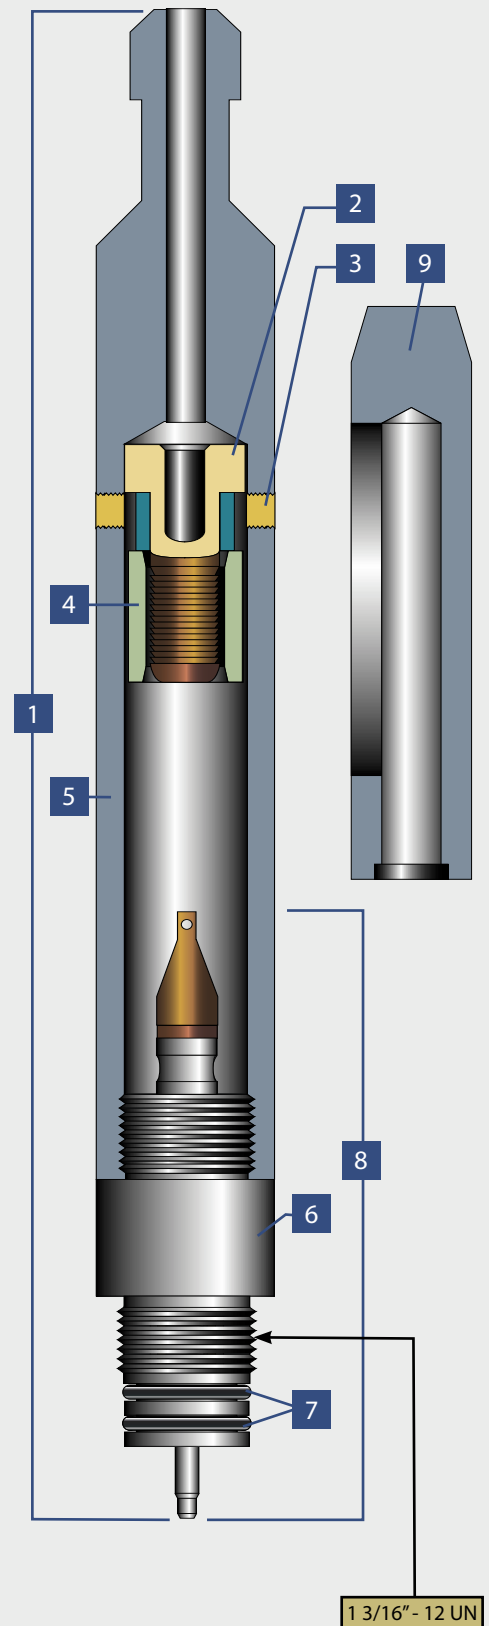

CABLE HEAD COMPONENTS

1 11/16" Cable Head Assy (Clamp Ring)

Ref.	Part No.	Description
1	AS6-0036*	1 11/16" Cable Head Complete Assy (Clamp ring)
2	1.437-0011	Rope Socket Body for 5/32" Line
3	HOO-0346	3/8 - 24 x 5/16" Socket Set Screw
4	1.437-0083	Clamp Ring for 15/32" Rope Socket Body
5	1.687-0125	1 3/8" Cable Head Body
	1.437-0001	1 11/16" Cable Head Body
6	1.687-0155	1 11/16" Tear Drop Sub Body
7	000-0211	O-Rings: C-67 211
8	AS6-0037	1 11/16" Tear Drop Assy (Includes items 6, 7, 8, 9, 11, 12, 14 & 15)
9	EXP-015	1 11/16" Rope Socket Tool

*Specify line size when ordering.

**APPLIED
ELECTRONIC
SYSTEMS**

a **Sondex** company
www.aesla.com