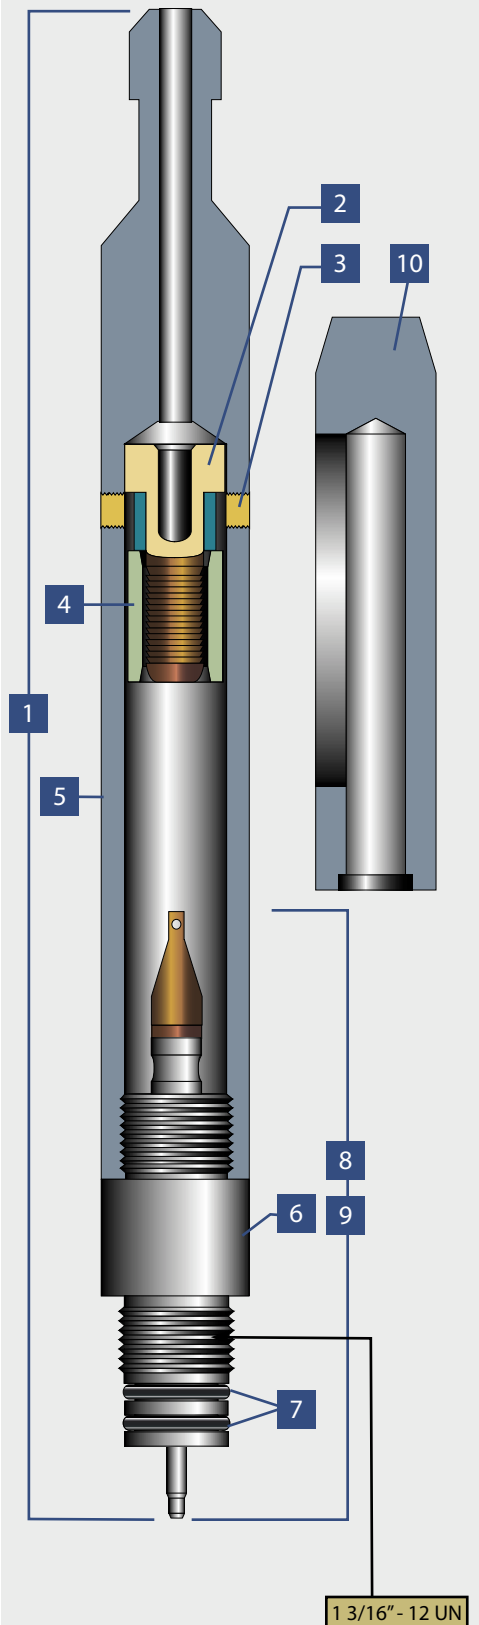

CABLE HEAD COMPONENTS

1 3/8" or 1 7/16" Cable Head Assy (Clamp Ring)

Ref.	Part No.	Description
1	AS4-0003*	1 3/8" Cable Head Complete Assy (Clamp ring)
	AS5-0013*	1 7/16" Cable Head Complete Assy (Clamp ring)
2	1.437-0008	Rope Socket Body for 5/16" Line
	1.437-0016	Rope Socket Body for 7/32" Line
	1.437-0016	Rope Socket Body for 3/16" Line
	1.437-0014	Rope Socket Body for 7/16" Line
3	HOO-0111	3/8 - 24 x 5/16" Socket Set Screw
4	1.437-0009*	Clamp Ring
	1.437-0012	Clamp Ring for 7/16"
5	1.375-0507	1 3/8" Cable Head Body
	1.437-0001	1 7/16" Cable Head Body
6	1.375-0027	1 3/8" Tear Drop Sub Body
	1.437-0051	1 7/16" Tear Drop Sub Body
7	000-0211	O-Rings: C-67 211
8	AS4-0001	1 3/8" Tear Drop Assy
	AS5-0014	1 7/16" Tear Drop Assy
9	KIT-4-0001	Contact Kit Complete Assy (Includes items 6, 7, 8, 9, 11, 12, 14 & 15)
10	EXP-015	1 3/8" & 1 7/16" Rope Socket Tool

*Specify line size when ordering.

**APPLIED
ELECTRONIC
SYSTEMS**

a **Sondex** company
www.aesla.com

CH0-7